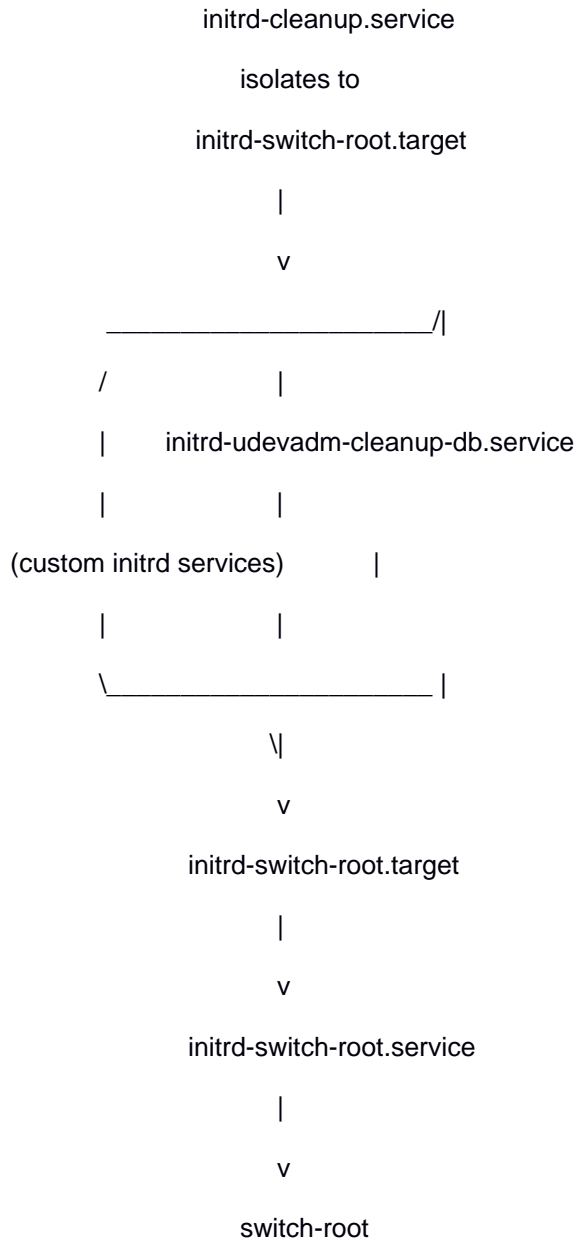

AUTHOR

Harald Hoyer

SEE ALSO

dracut(8) bootup(7)